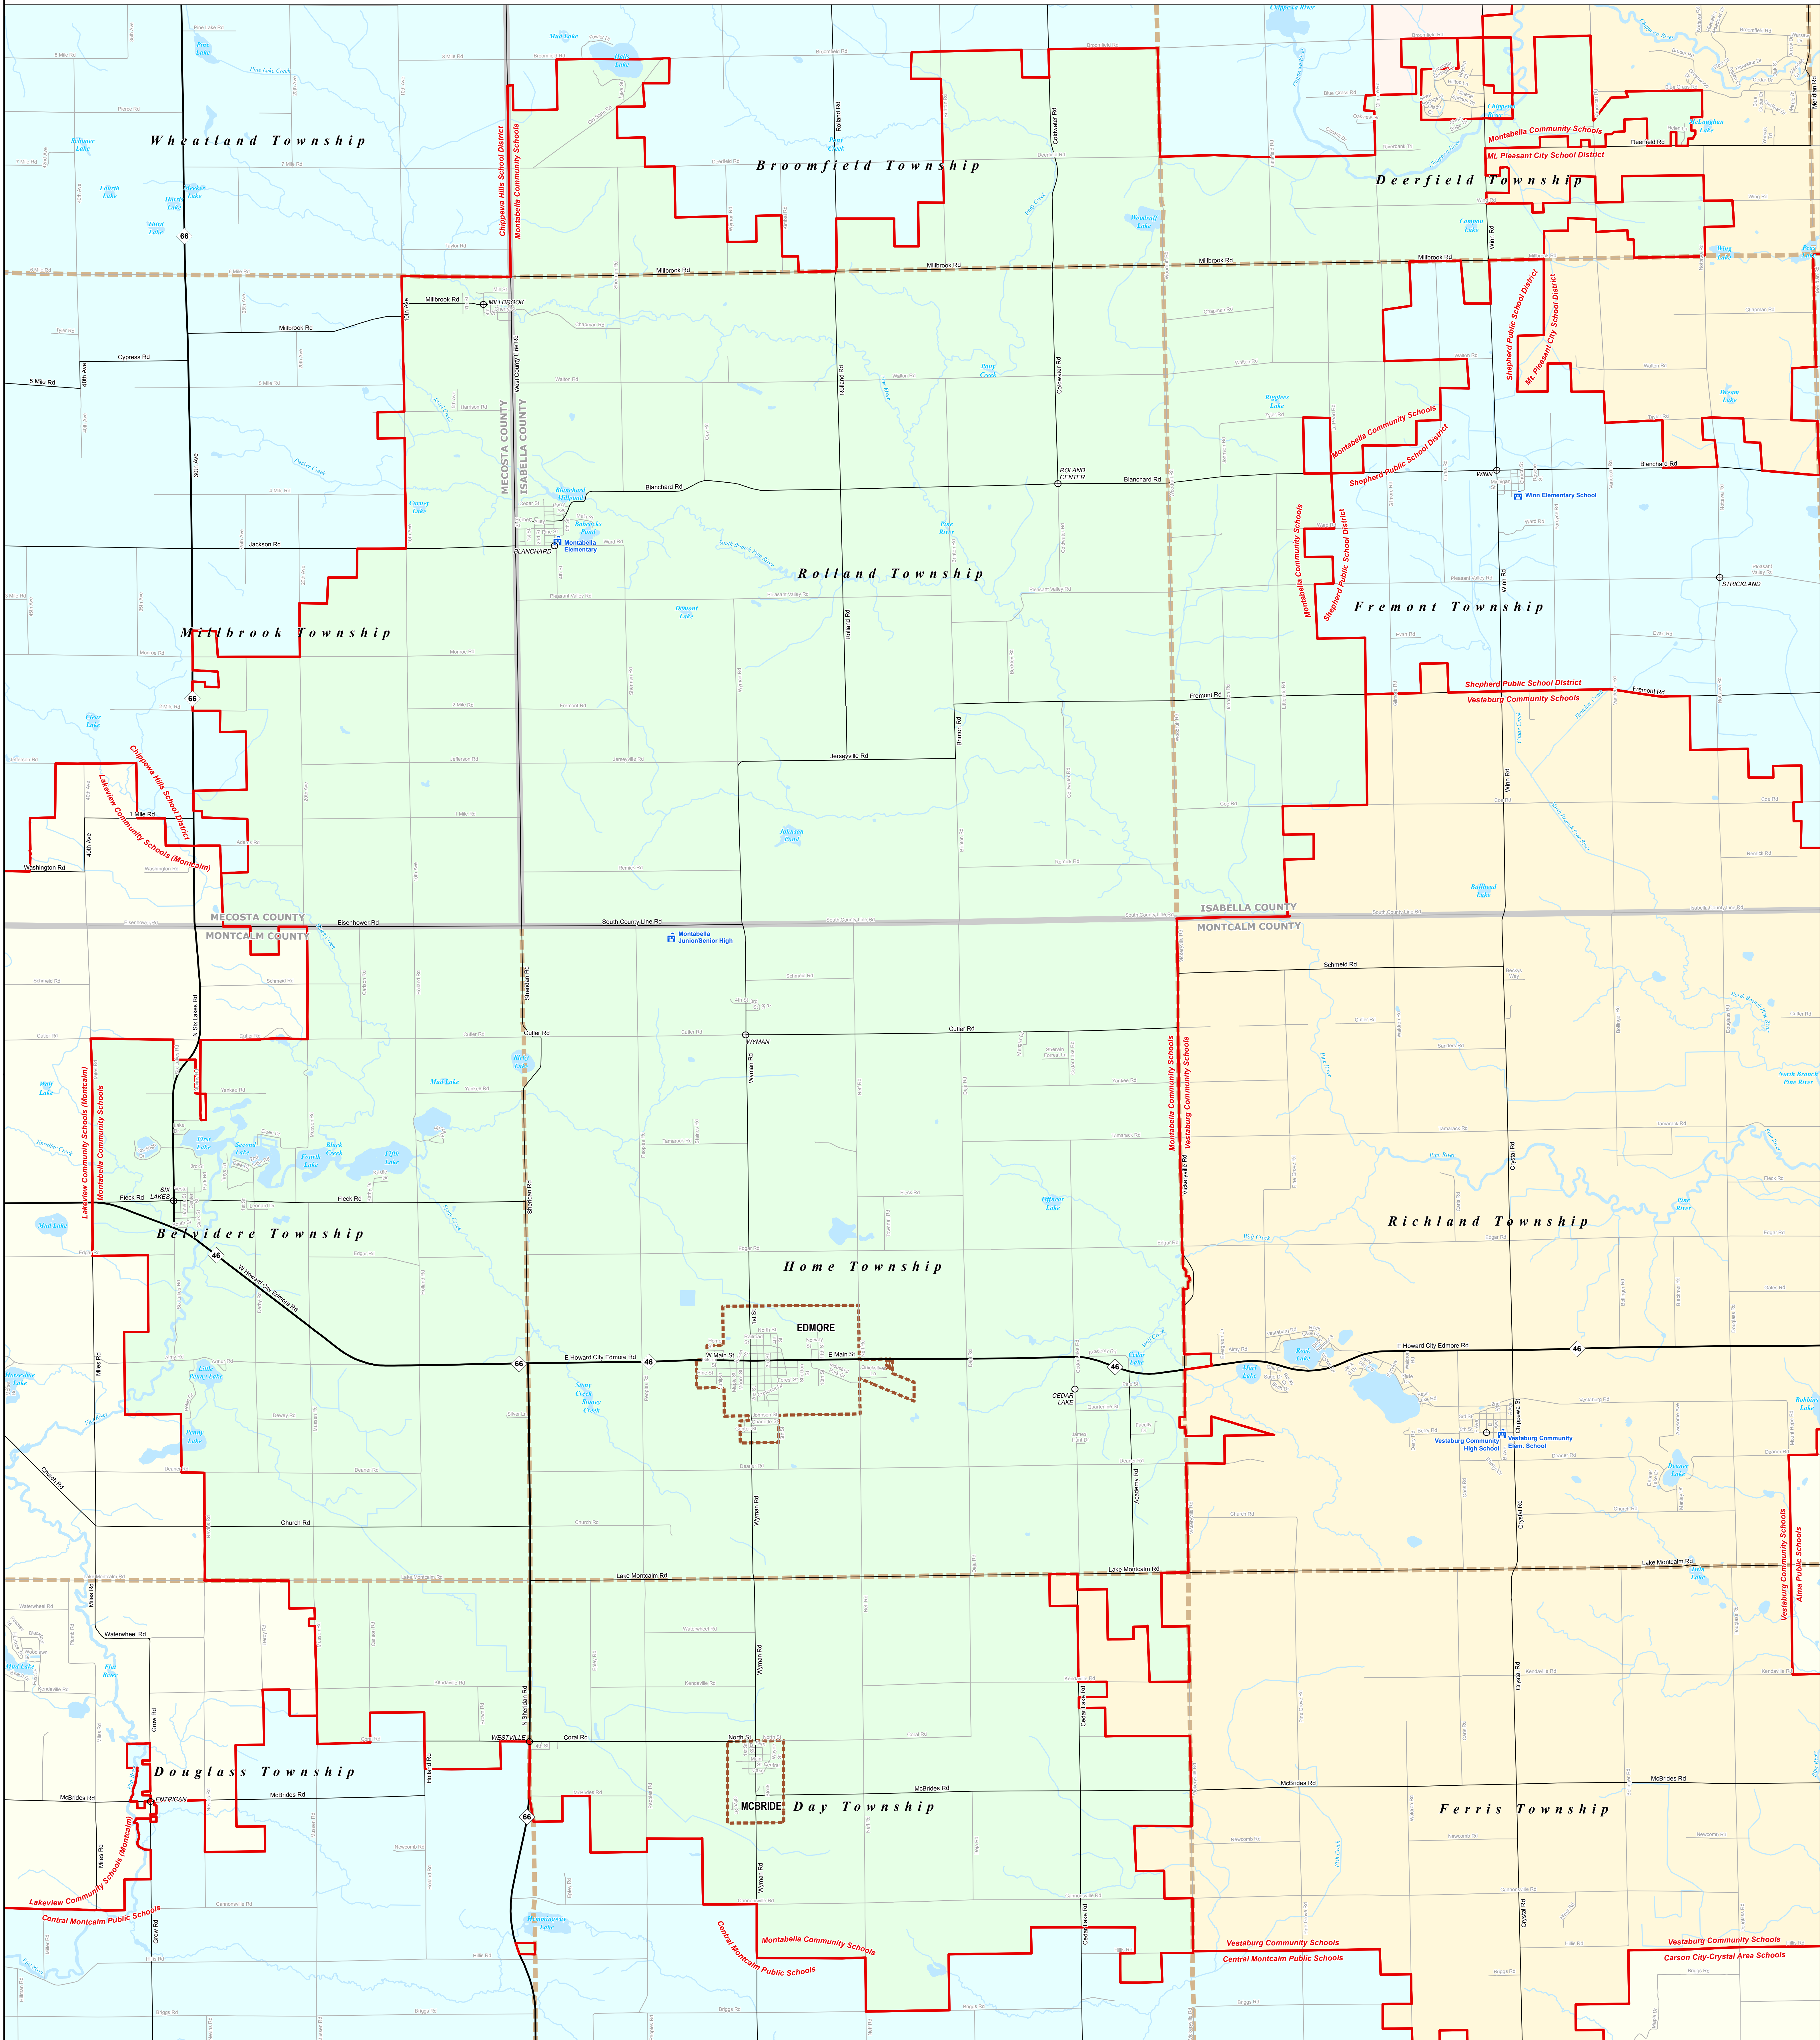

MONTABELLA COMMUNITY SCHOOLS

Montcalm Area ISD

0 0.25 0.5 1 Miles

*Note: Non K-12 School Districts identified with Asterisk (*) in Name

11/14/13

Legend - School District - County - City - Township - Village - Census Designated Place - Unincorporated Place - School - Water Feature - Freeway - Primary Road - Local Road - Railroad - River, Stream, or Drain	

Source: Michigan Geographic Framework, v13a